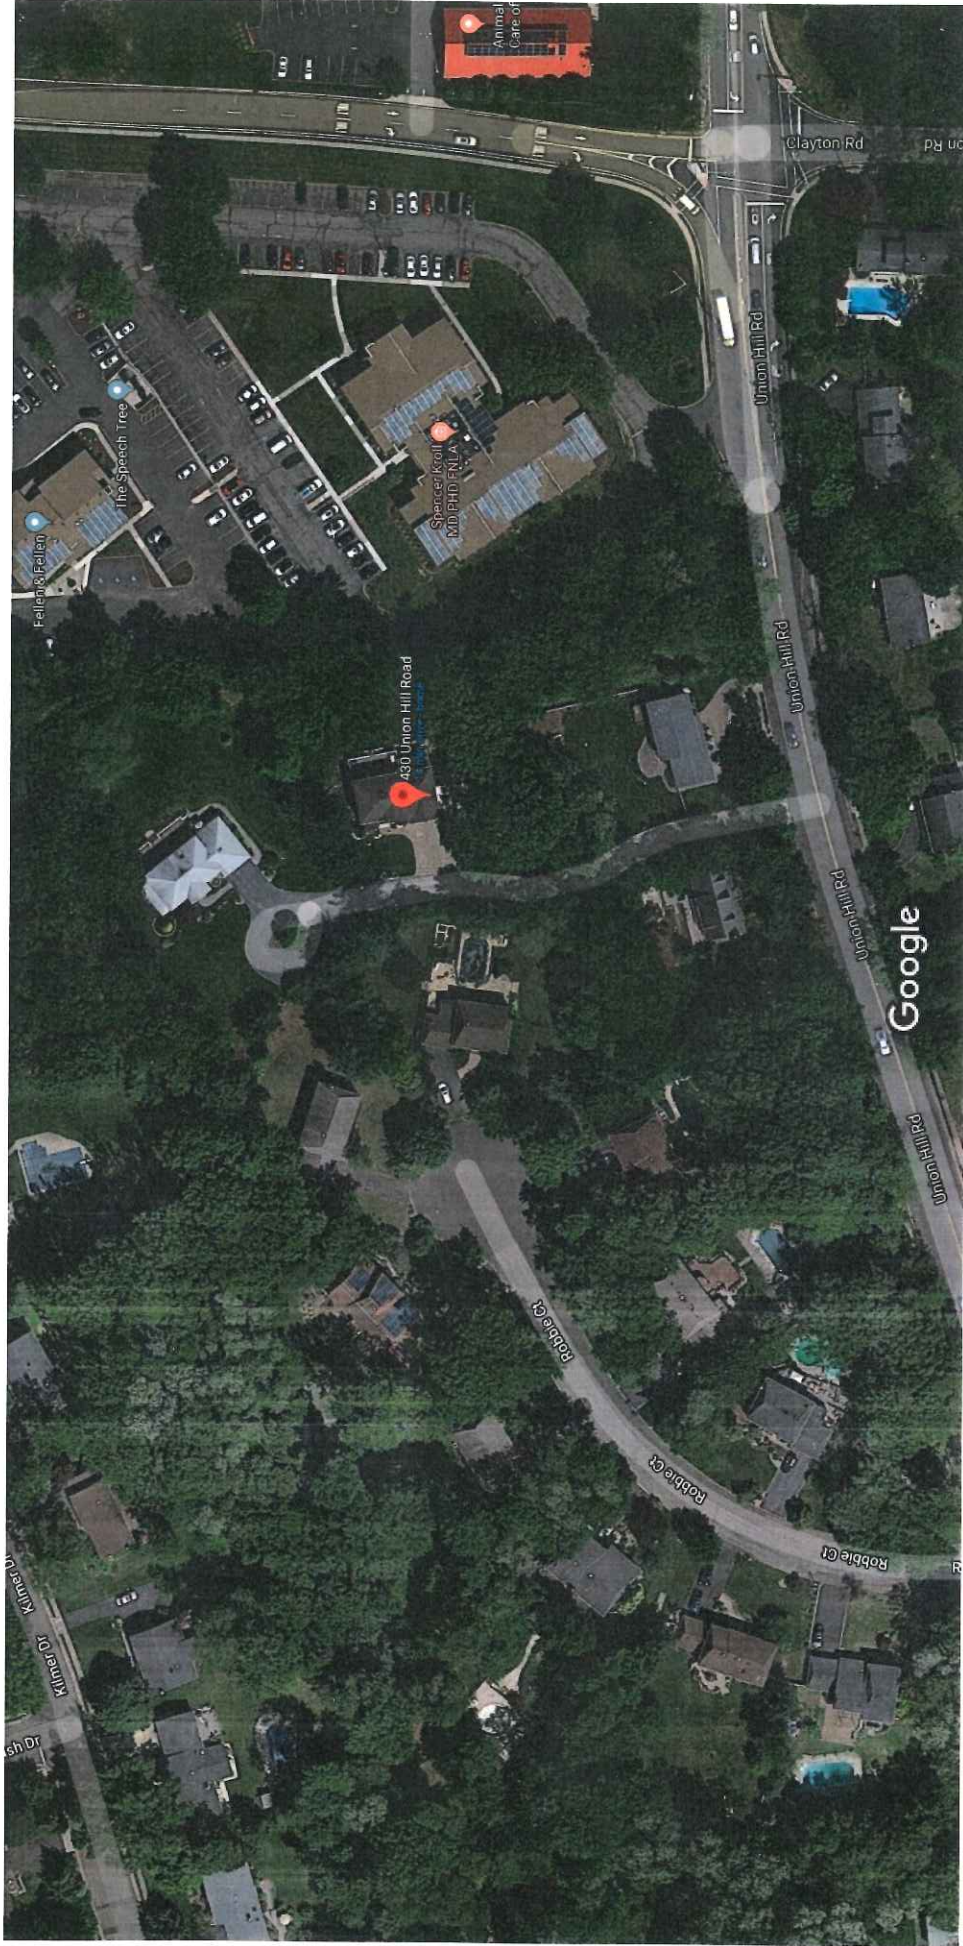

Google Maps
430 Union Hill Rd
AERIALS

Imagery ©2020 Maxar Technologies, Map data ©2020 50 ft

A-222